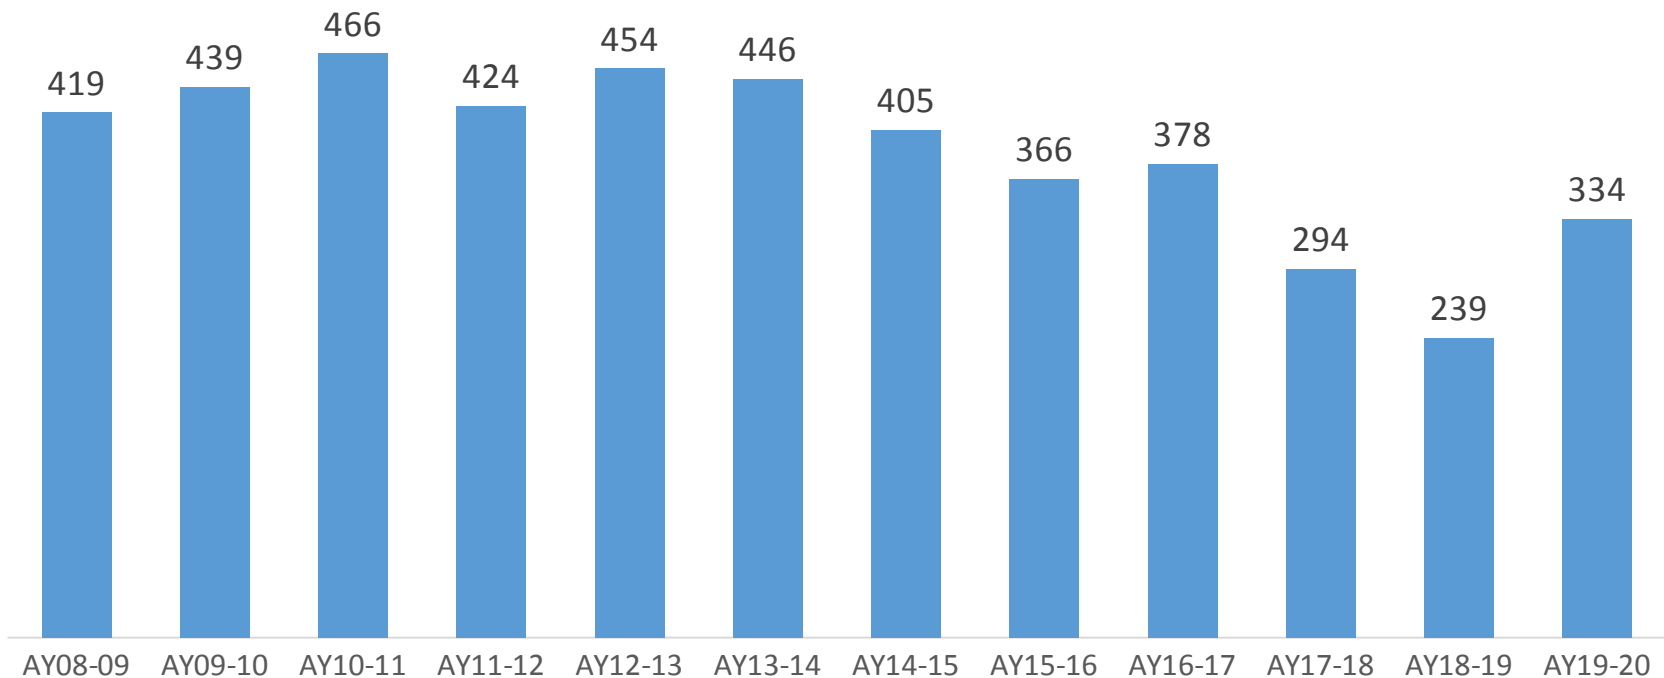

Student Enrollment in Courses in Hawaiian and Indigenous Learnings

Unduplicated Headcount Hawaiian Course Enrollment
Kaua'i Community College
Academic Years 2009 to 2020