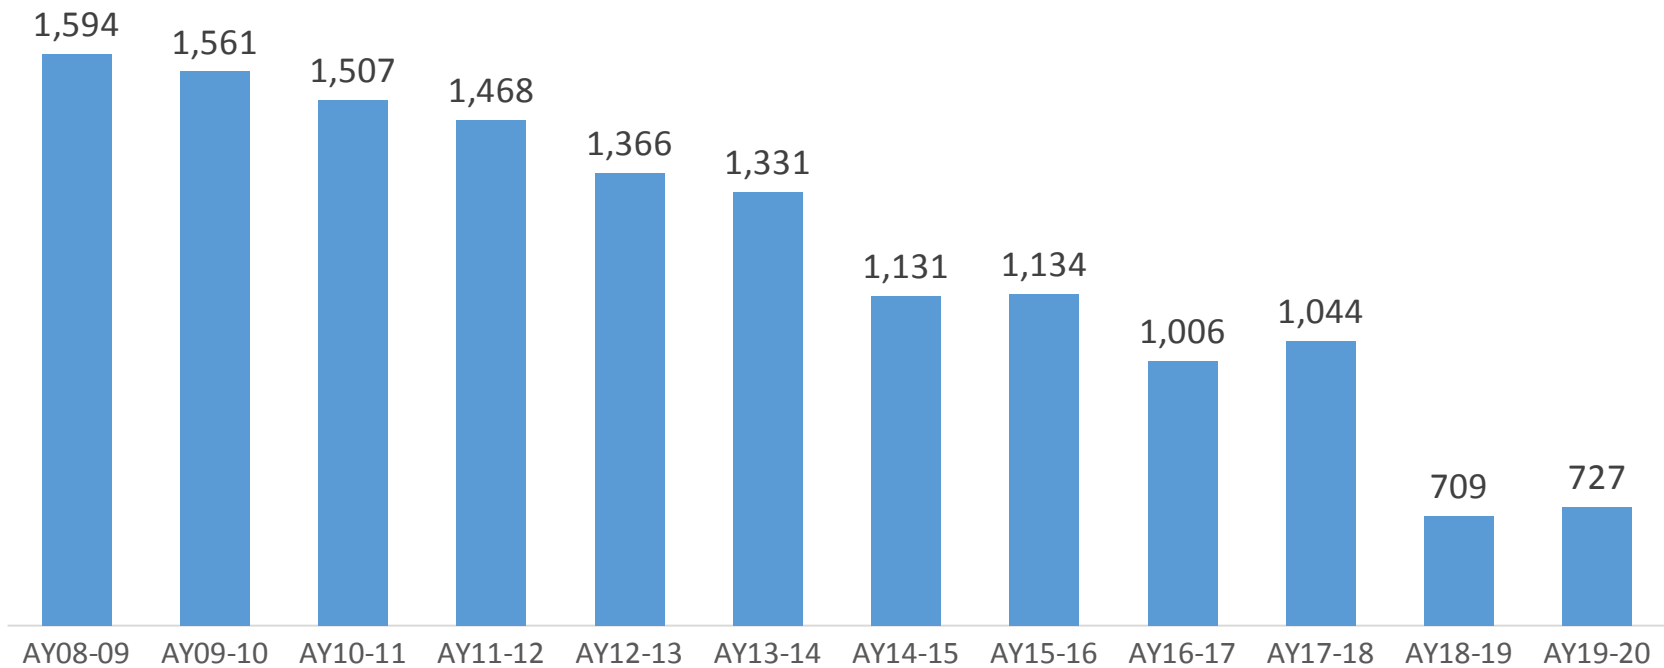

Student Enrollment in Courses in Hawaiian and Indigenous Learnings

Unduplicated Headcount Hawaiian Course Enrollment
UH Hilo
Academic Years 2009 to 2020