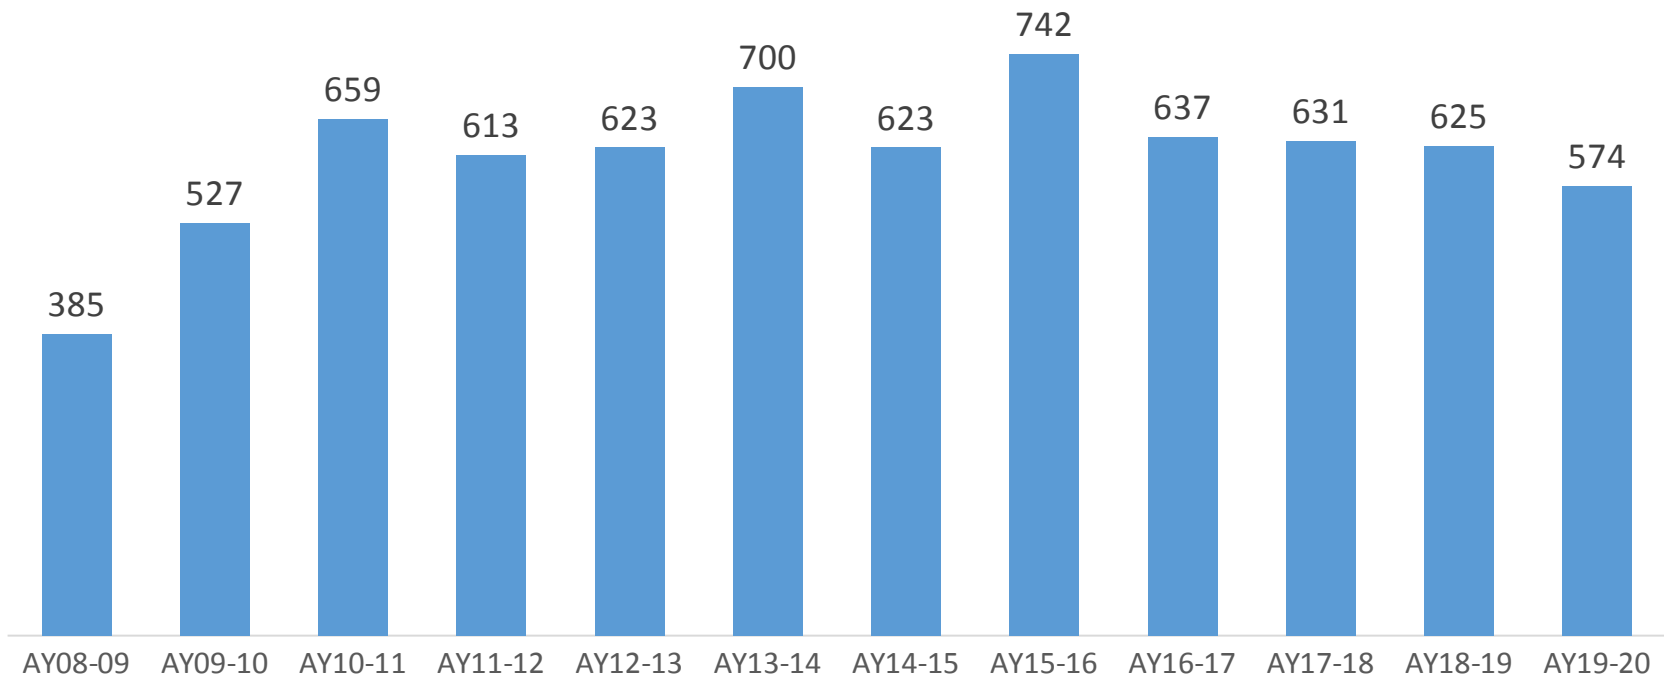

Student Enrollment in Courses in Hawaiian and Indigenous Learnings

Unduplicated Headcount Hawaiian Course Enrollment
Honolulu Community College
Academic Years 2009 to 2020 *

* Enrollment for AY08-09 through AY16-17 adjusted from prior reports due to a data discrepancy.