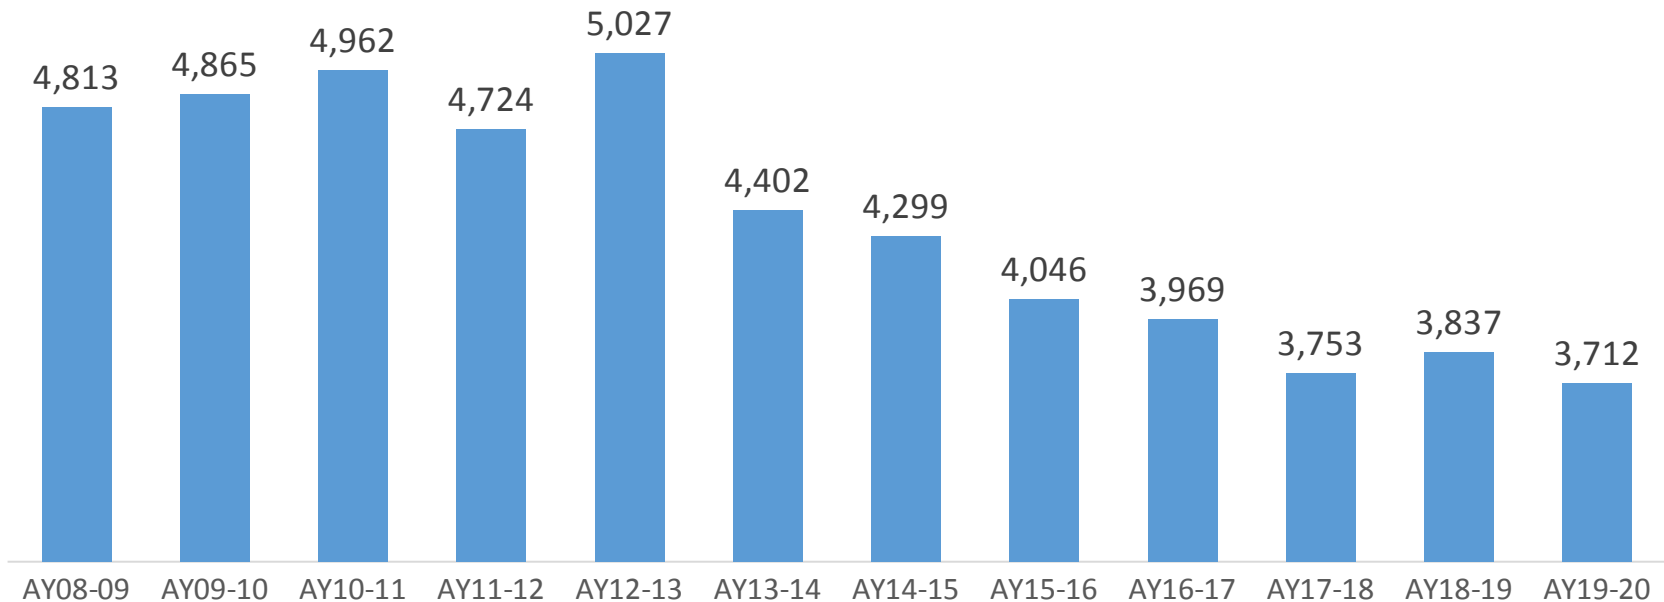

# Student Enrollment in Courses in Hawaiian and Indigenous Learnings

Unduplicated Headcount Hawaiian Course Enrollment  
UH Mānoa  
Academic Years 2009 to 2020