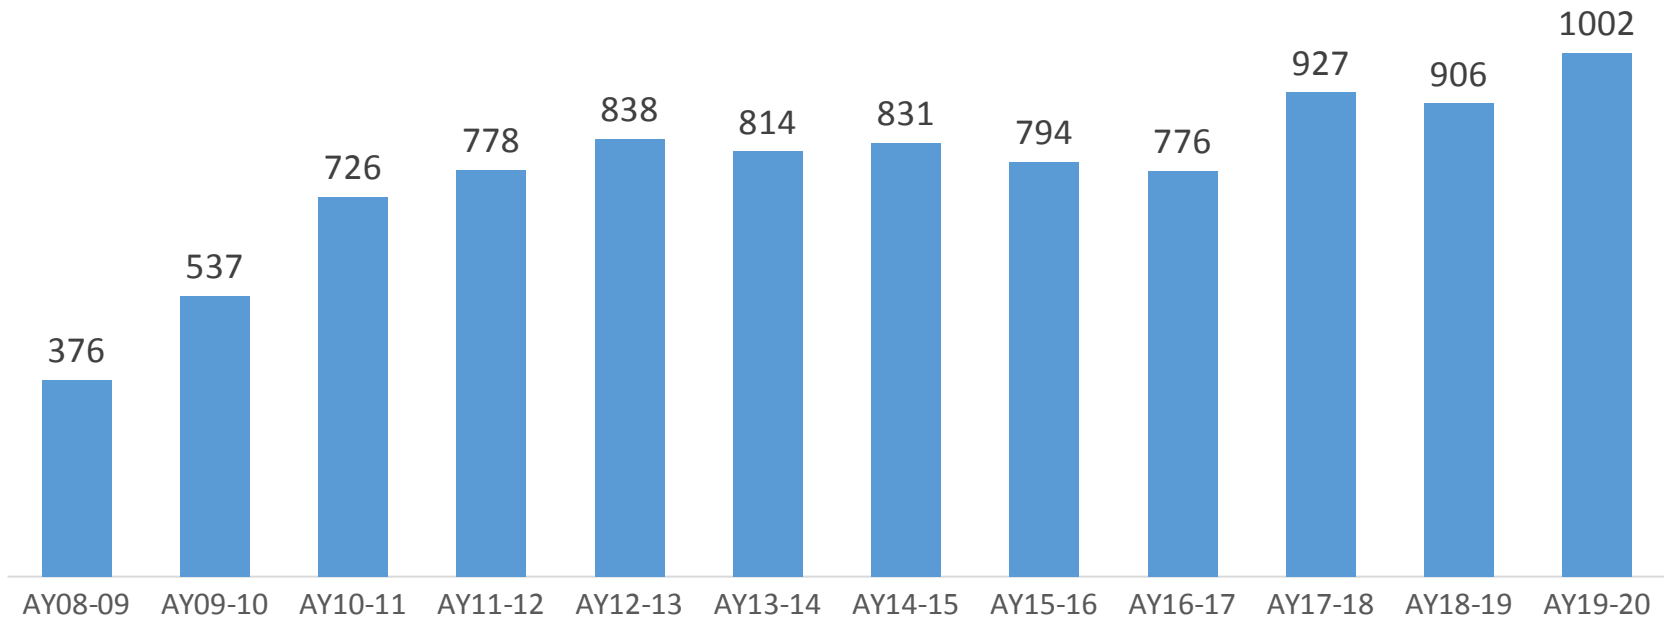

Student Enrollment in Courses in Hawaiian and Indigenous Learnings

Unduplicated Headcount Hawaiian Course Enrollment
Windward Community College
Academic Years 2009 to 2020 *

* Enrollment for AY08-09 through AY16-17 adjusted from prior reports due to a data discrepancy.