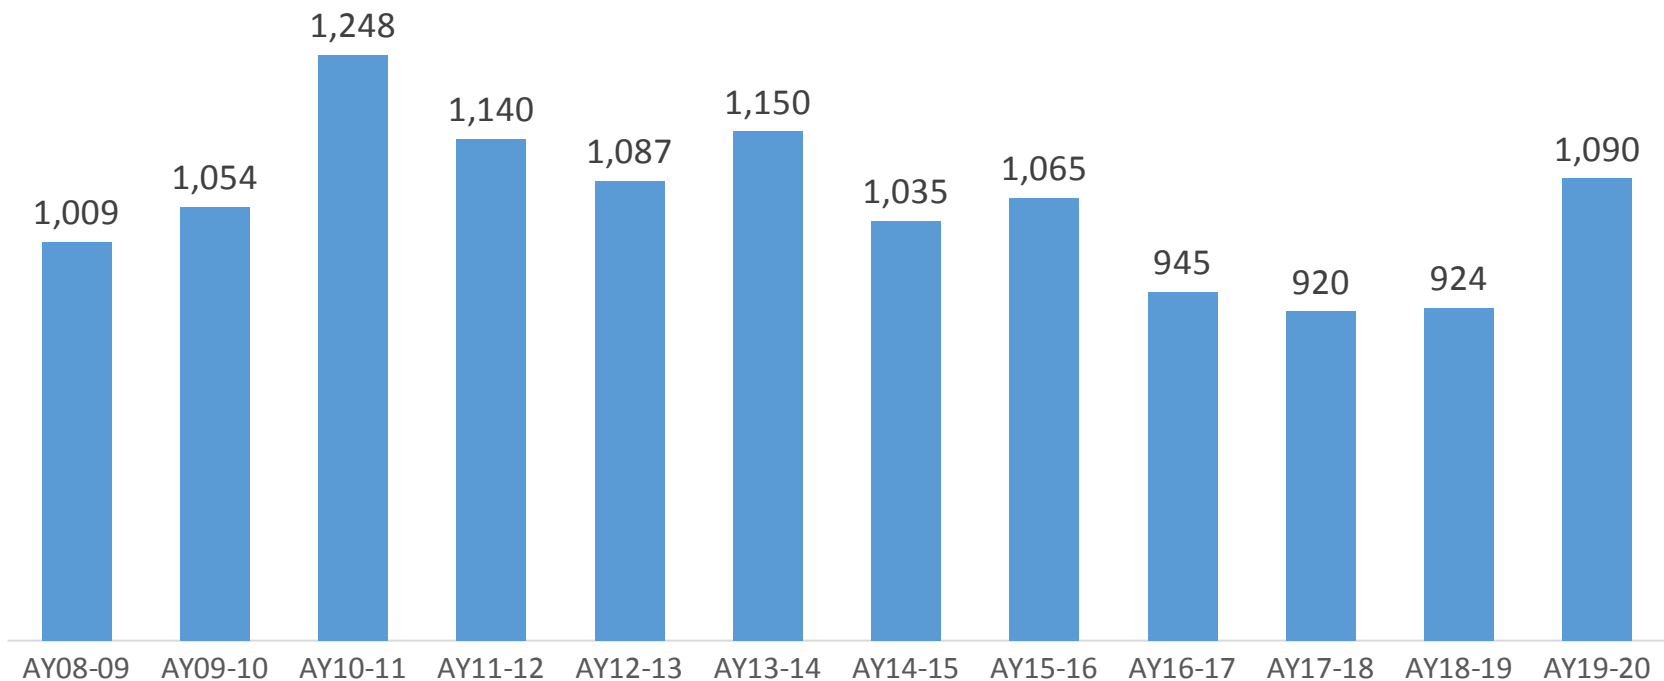

Student Enrollment in Courses in Hawaiian and Indigenous Learnings

Unduplicated Headcount Hawaiian Course Enrollment
Hawai'i Community College
Academic Years 2009 to 2020 *

* Enrollment for AY08-09 through AY16-17 adjusted from prior reports due to a data discrepancy.