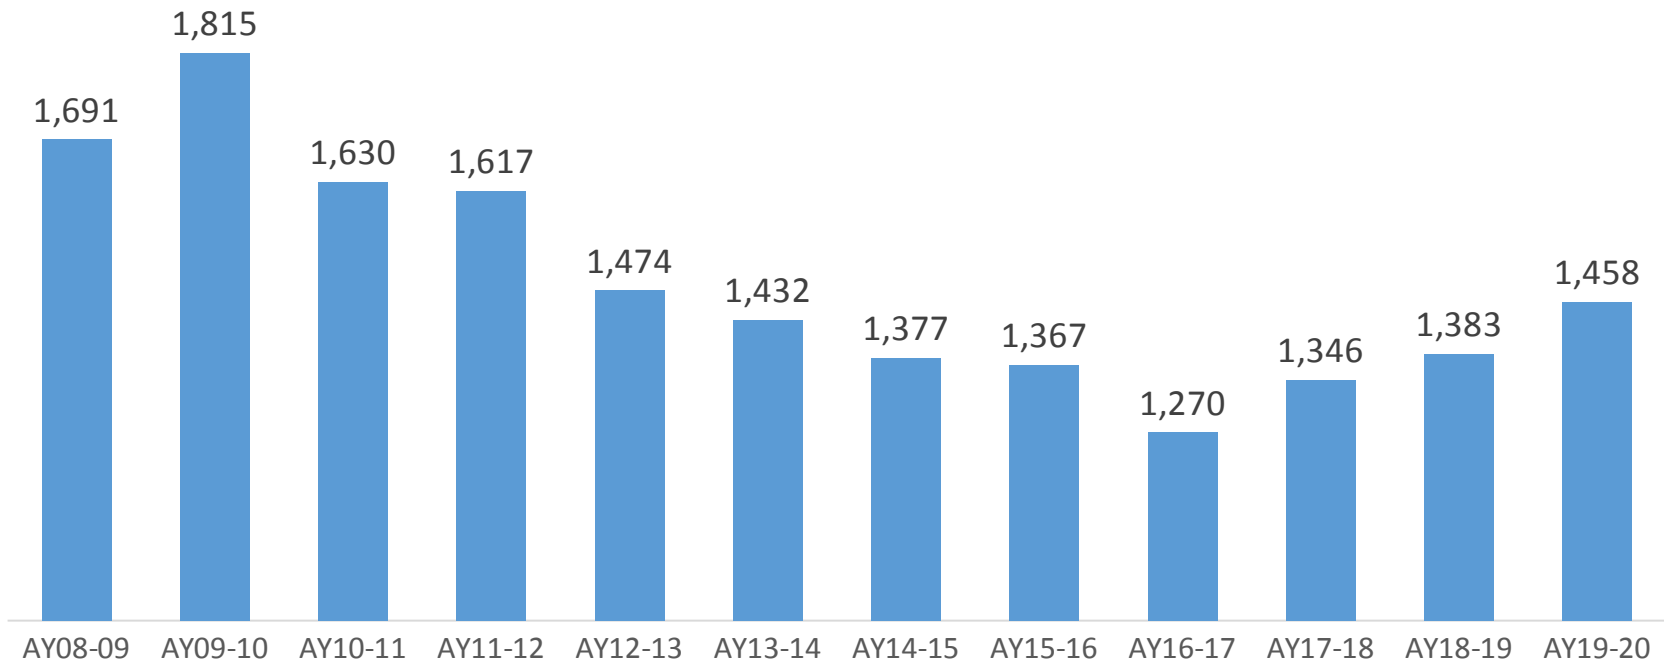

Student Enrollment in Courses in Hawaiian and Indigenous Learnings

Unduplicated Headcount Hawaiian Course Enrollment
Kapi'olani Community College
Academic Years 2009 to 2020