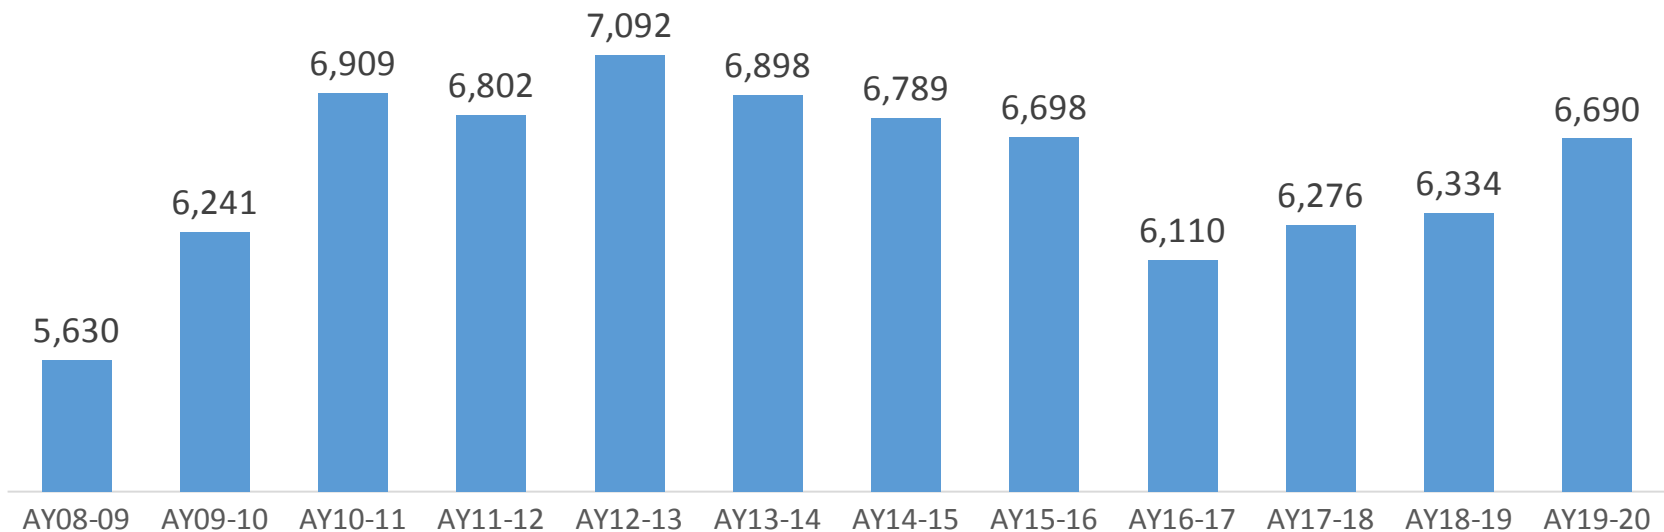

Student Enrollment in Courses in Hawaiian and Indigenous Learnings

Unduplicated Headcount Hawaiian Course Enrollment
UH Community College Total
Academic Years 2009 to 2020 *

* Enrollment for AY08-09 through AY16-17 adjusted from prior reports due to a data discrepancy.