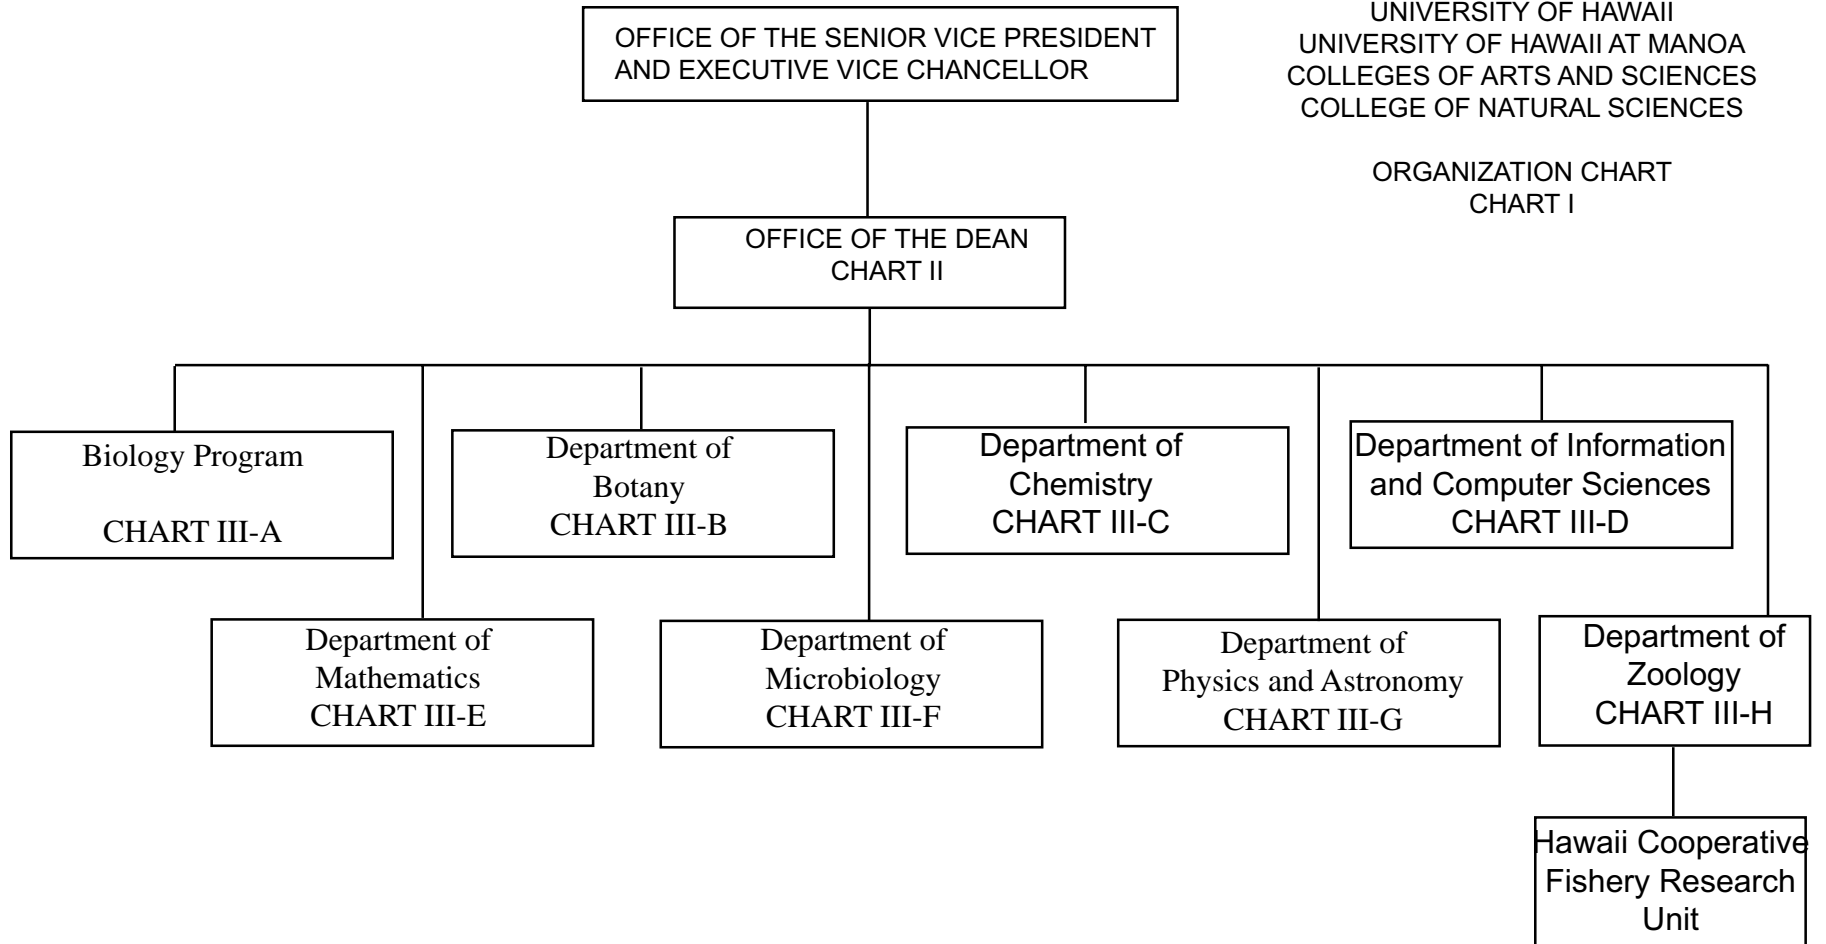

STATE OF HAWAII
UNIVERSITY OF HAWAII
UNIVERSITY OF HAWAII AT MANOA
COLLEGES OF ARTS AND SCIENCES
COLLEGE OF NATURAL SCIENCES

ORGANIZATION CHART
CHART I