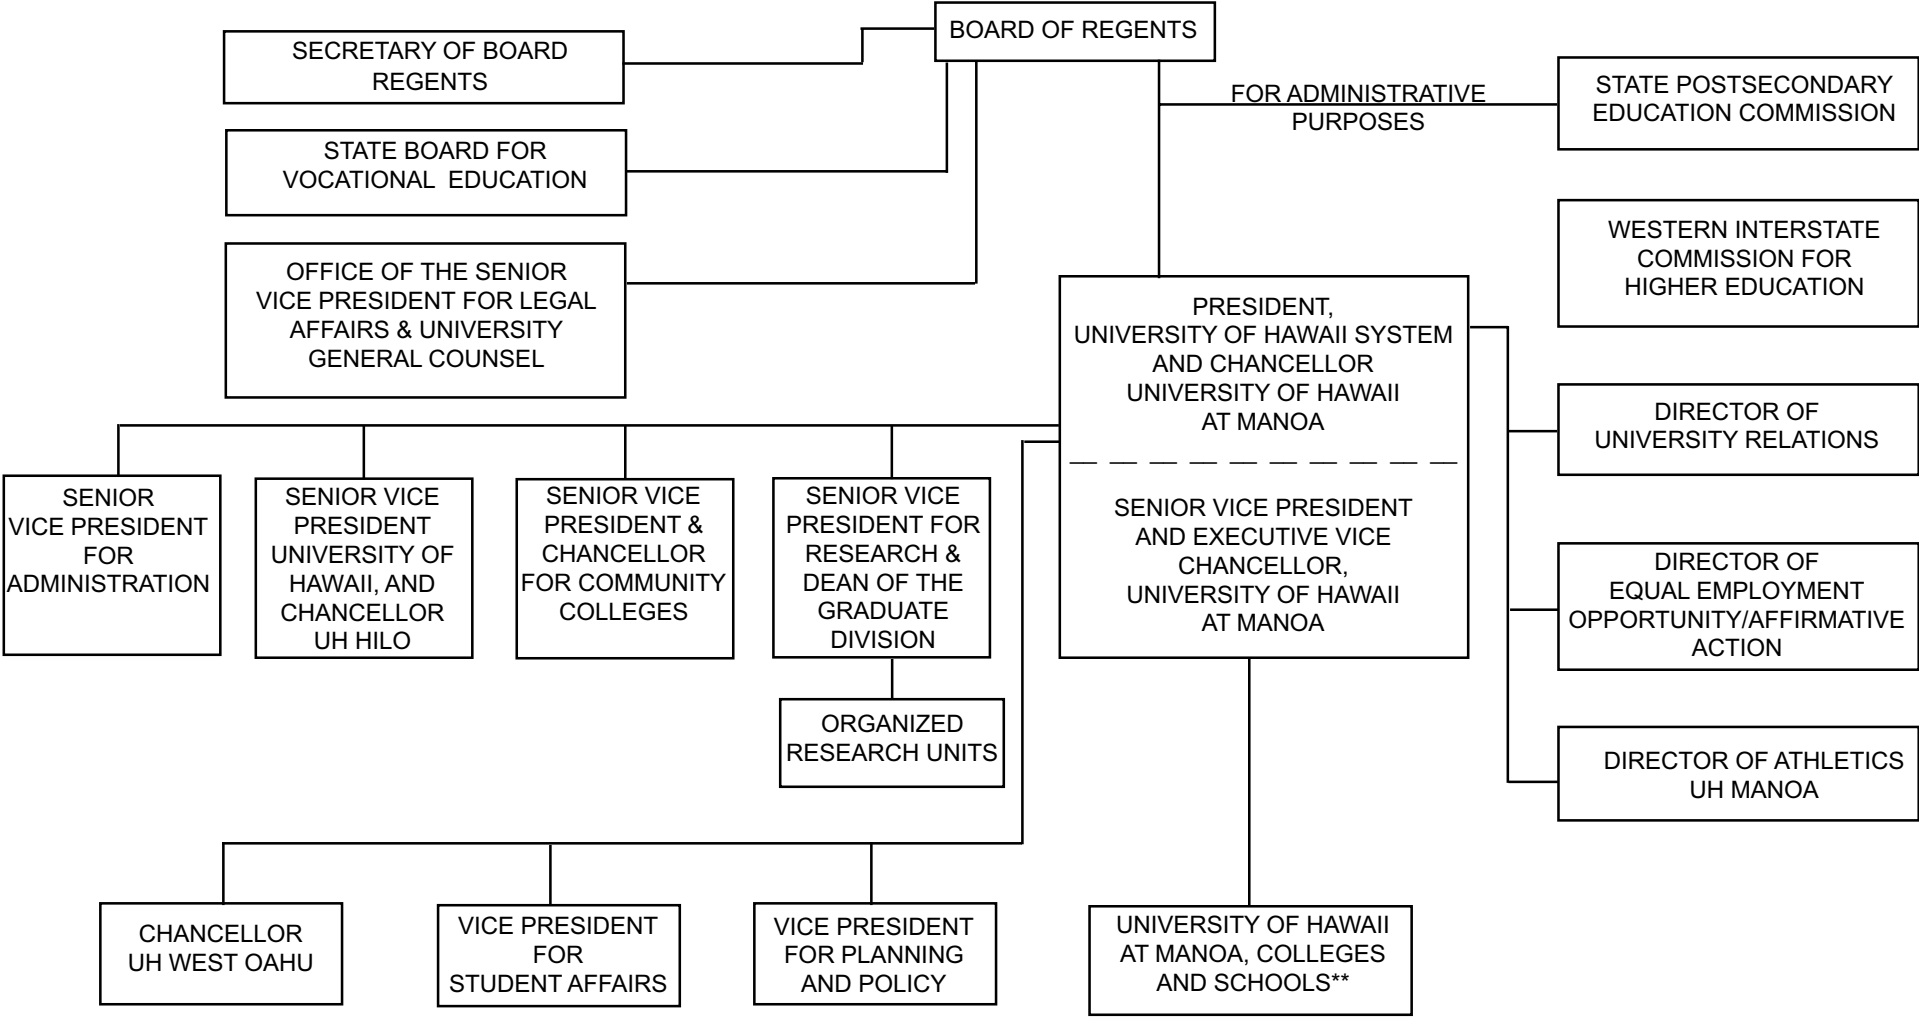

STATE OF HAWAII
 UNIVERSITY OF HAWAII ADMINISTRATION
 ORGANIZATION CHART

CHART UPDATED JANUARY 22, 1999

**College of Tropical Agriculture and Human Resources, School of Ocean Earth Science and Technology, and School of Medicine report to Senior Vice President for Research and Dean of the Graduate Division

POSITION ORGANIZATION CHART
CHART III-D

General Funds 35.00

* Appropriated temporary positions
 ** Position description to be updated
 *** To be reclassified from E/M (Dean of SLIS) to faculty position